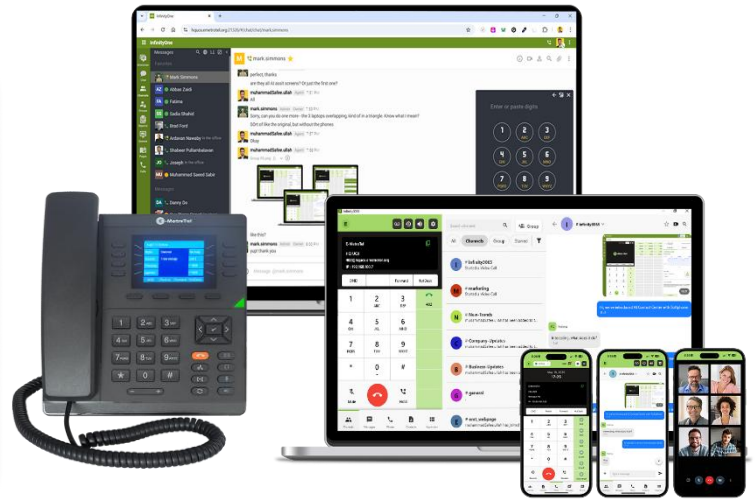

# Galaxy Mini

## Perfect For:

Your small business or remote office. With its sleek design and versatile features, Galaxy Mini empowers your team with seamless mobile connectivity, enhanced productivity, and exceptional customer service.

## Essential Features for Seamless Communication

- **Auto-Attendant** – Quickly route incoming calls for faster service
- **Conference Bridges** – Connect effortlessly inside and outside your organization
- **Call Detail Reporting** – Gain valuable insights into call flows and costs
- **Find Me, Follow Me** – Ensure your team stays reachable, from any location
- **Hot Desking** – Turn any phone or mobile device into your business phone
- **Mobility** – Enjoy full access to your phone from any device
- **Voicemail & Unified Messaging** – Retrieve messages from your phone or email